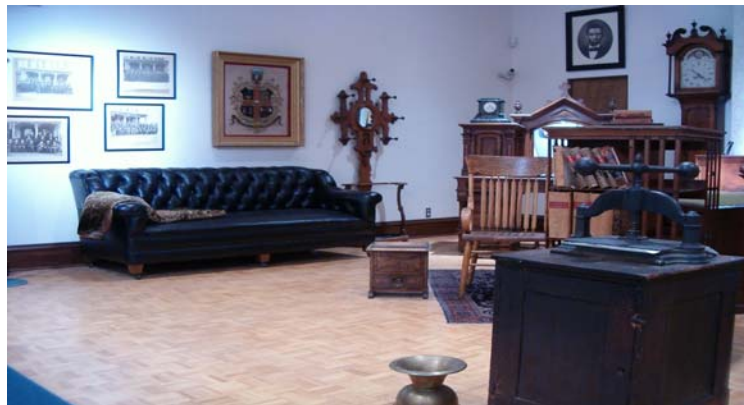

Just a few of the things that your class will see during the American Heritage Tour!

Street of Shops

The Worschler Cabin is the starting point for your trip in the Street of Shops. Learn what it was like to live, work and play in the 1800s. Continue down the street and walk through the Dannemiller Store. Learn about the importance of the Blacksmith and the Printer. Take a peek inside a hotel room from the 1880s. As you near the end of the street you will find the fire station. Slide down the fire pole and then its on the model train layout showing the Pennsylvania Railroad as it was in the early 1900s.

The *Stark County Story* is the Museum's newest permanent exhibit. Students will explore the history of Stark County through four main themes: Lifestyle, Culture, Transportation and Innovation.

The following objects or terms will be discussed in the Historical Hall:

Stereoscope

McKinley Gallery

President and Mrs. McKinley greet students in the McKinley Gallery. Here students will hear about the life of the 25th President of the United States. Animatronic figures of William and Ida McKinley explain the different sections of the room. The visit with the McKinleys ends with a discussion about his assassination and the construction of the McKinley Monument.